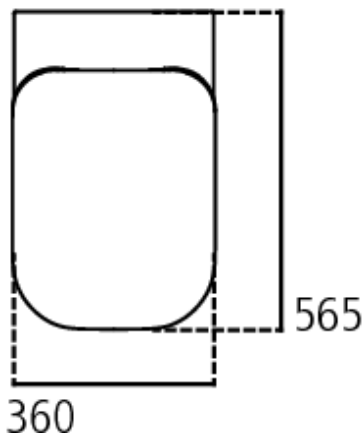

IDEAL STANDARD TONIC II SCHEDA TECNICA

	J324867 	J324867 + T002867 	T002667 
A	125 - 150	110 - 170	165 - 200