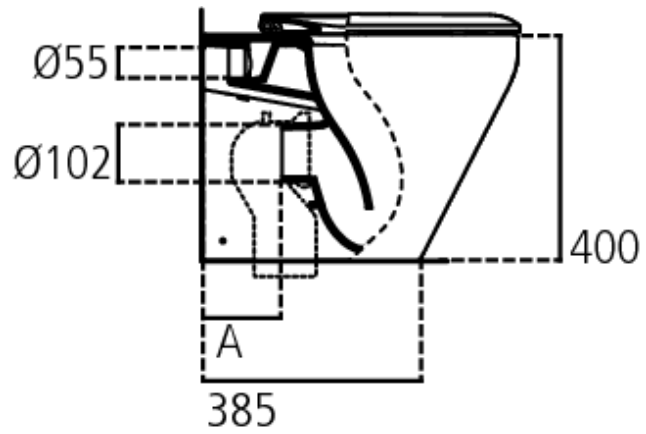

IDEAL STANDARD TONIC II SCHEDA TECNICA

	J324867 	J324867 + T002867 	T002667 
A	125 - 150	110 - 170	165 - 200