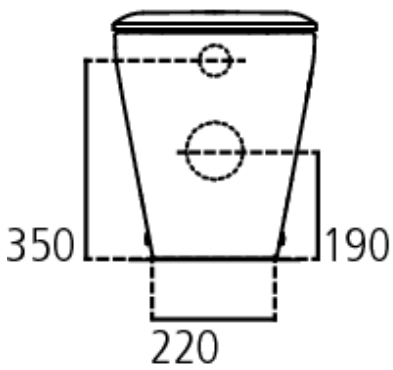

IDEAL STANDARD TONIC II SCHEDA TECNICA

	J324867 	J324867 + T002867 	T002667 
A	125 - 150	110 - 170	165 - 200